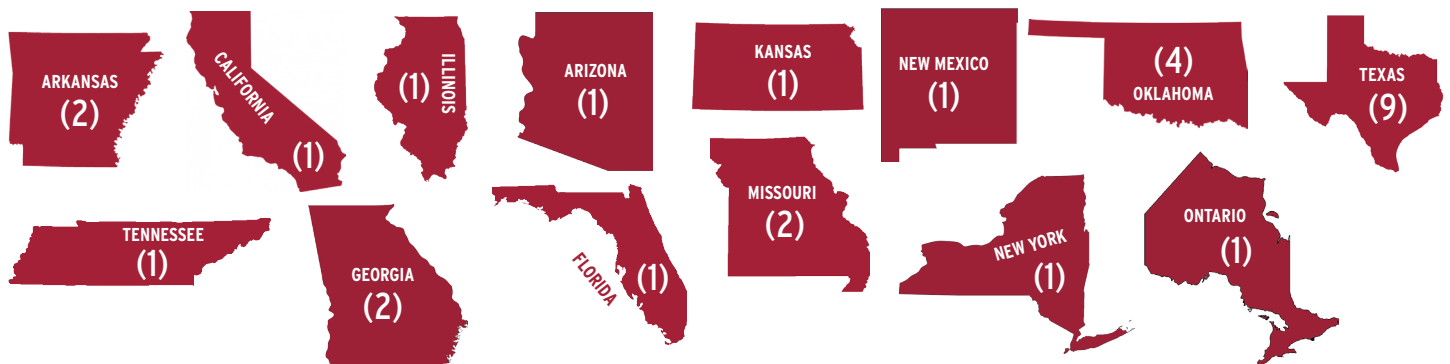

Coaches and Support Staff

Head Coach:	Colby Hale, 6th Season (Oral Roberts, '97)
Assistant Coach:	Kristi Kiely, 3rd Season (Westmont, '03)
Assistant Coach:	David Gough 1st Season (Cardiff Metropolitan University, '03)
Volunteer Assistant Coach:	Eric Bracy, 1st Season (Brown, '16)
Director of Operations:	Wes Diers, 1st Season (Arkansas, '17)
Athletic Trainer:	Dawn Didier, 13th Season (LSU, '02)
Strength & Conditioning	Rob Scott, 4th Season (Arkansas, '13)

PLAYERS BY STATE