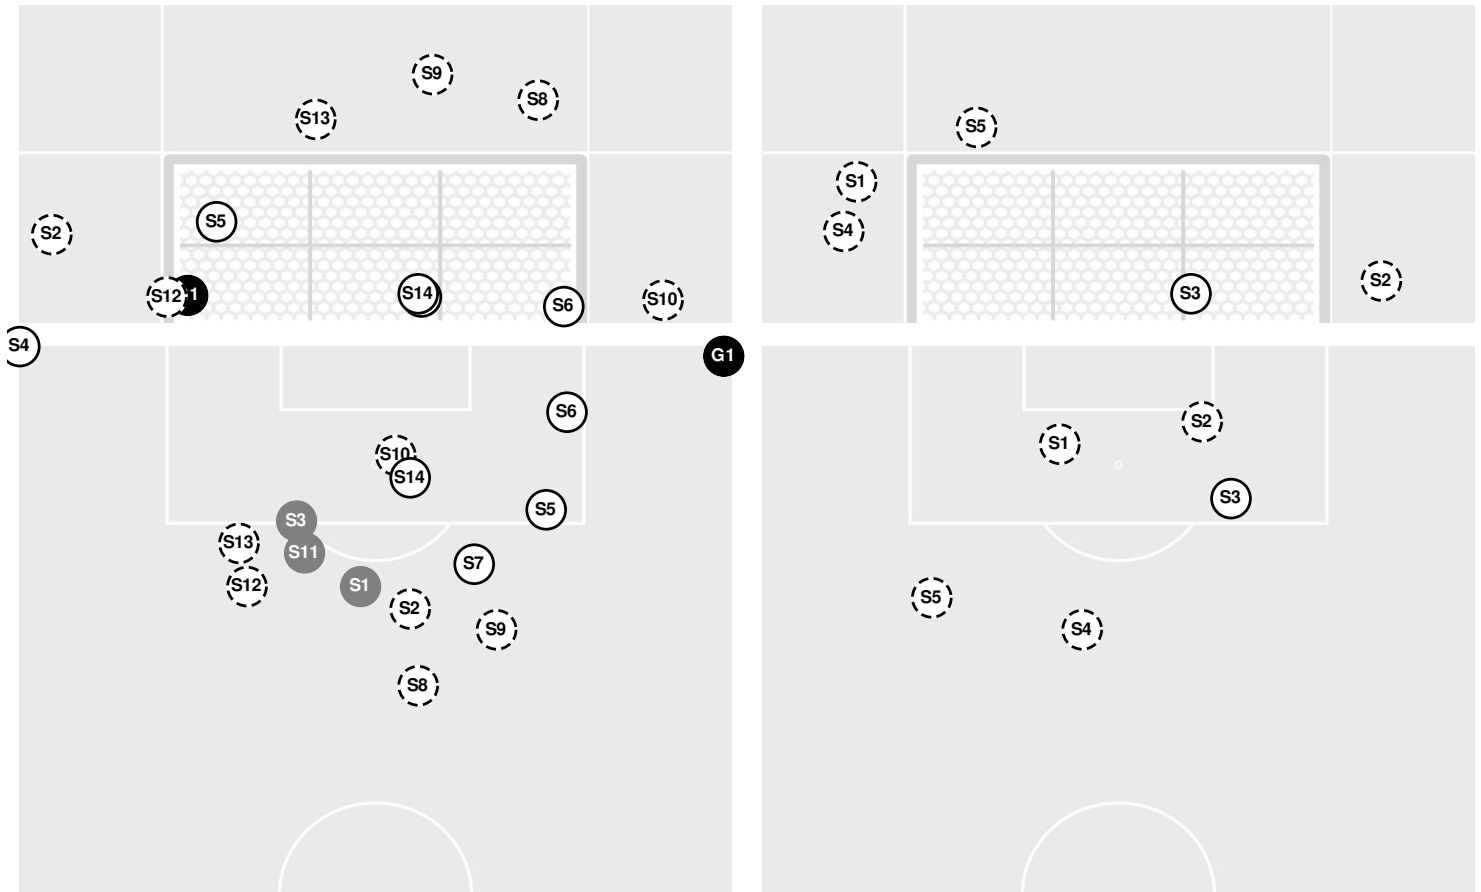

Officials: Andrew Musashe, Ryan Starr, Chris Strickland, Hal Youngblood

Shots by Half Intervals

Mississippi St.
Arkansas

	1st Half	2nd Half
Mississippi St.	10	5
Arkansas	1	4

Shot Chart

MISSISSIPPI ST.

ARKANSAS

S Shot Off Target
 S Shot On Target
 S Blocked
 G Goal / Own Goal

Shot Summary

Official Soccer Shot Chart - Final
Arkansas vs Mississippi St.
10/4/2024 MSU Soccer Field, Starkville
2024-25 Women's Soccer