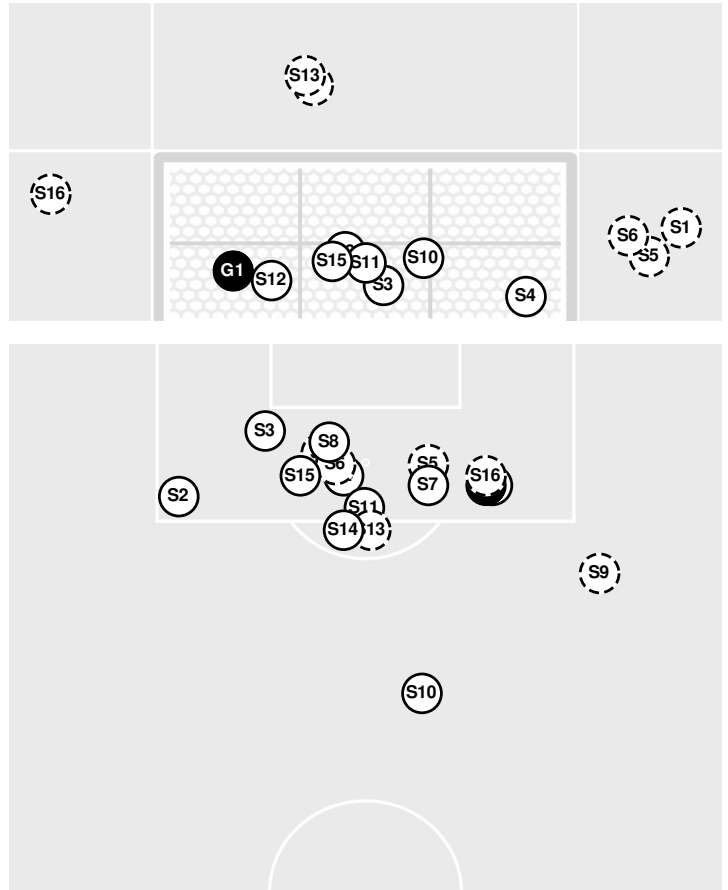

ARKANSAS 1, OKLAHOMA 0

Official Soccer Shot Chart - Final

Arkansas vs Oklahoma

10/13/2024 John Crain Field, Norman

2024-25 Women's Soccer

Match Time: 2:00 PM

Match Duration: 02:23

Attendance: 1186

Officials: Velmir Stefanovic, Brandon Queri, Chana Forstall, Bozorgmehr Namavar

Shots by Half Intervals	Sooners	1st Half	2nd Half	
		Razorbacks	2	3

Shot Chart

SOONERS

RAZORBACKS

S Shot Off Target
 S Shot On Target
 S Blocked
 G Goal / Own Goal

Shot Summary

Official Soccer Shot Chart - Final

Arkansas vs Oklahoma

10/13/2024 John Crain Field, Norman

2024-25 Women's Soccer

Match Time: 2:00 PM

Match Duration: 02:23

Attendance: 1186