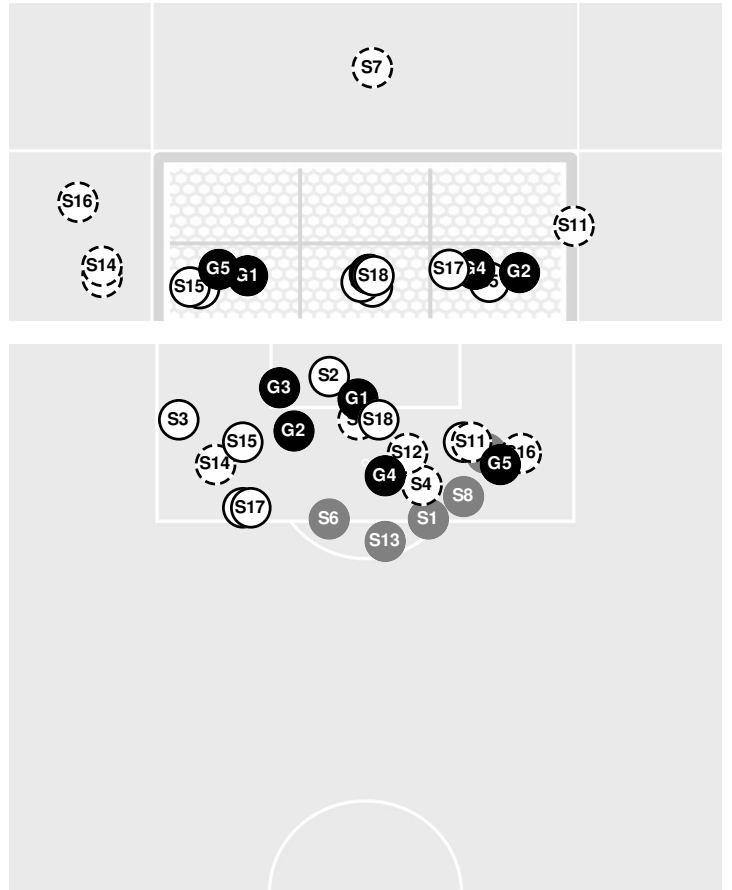

ARKANSAS 3, OLE MISS 0

Official Soccer Shot Chart - Final
Arkansas vs Ole Miss
 10/27/2024 Ole Miss Soccer Stadium, Oxford
 2024-25 Women's Soccer

Match Time: 3:00 PM
Match Duration: 01:56
Attendance: 735

Officials: Amin Hadzic, Matthew Rodman, Don Eubank, Esteban Eordogh

		1st Half	2nd Half
Shots by Half Intervals	Rebels	2	1
	Razorbacks	17	6

Shot Chart

REBELS

RAZORBACKS

S Shot Off Target
 S Shot On Target
 S Blocked
 G Goal / Own Goal

REBELS

No	Time	Player	Description
S1	9'	8 , Kelly Brady	
S2	42'	12 , Aubrey Mister	Saved
S3	68'	20 , Hailey Cloud	

RAZORBACKS

No	Time	Player	Description
S1	1'	10 , Anaiyah Robinson	Blocked
S2	2'	3 , Kiley Dulaney	Saved
S3	8'	20 , Kelsey Oyler	Saved
S4	11'	28 , Kyndal Ewertz	
S5	15'	28 , Kyndal Ewertz	Saved
S6	18'	28 , Kyndal Ewertz	Blocked
S7	21'	36 , Taylor Berman	
S8	33'	21 , Ava Tankersley	Blocked
S9	34'	5 , Bella Field	Saved
S10	35'	36 , Taylor Berman	Blocked
S11	36'	3 , Kiley Dulaney	
S12	40'	5 , Bella Field	
G1	41'	11 , Kate Doyle	
S13	44'	11 , Kate Doyle	Blocked
G2	44'	33 , Sophia Aragon	
S14	45'	5 , Bella Field	
S15	45'	20 , Kelsey Oyler	Saved
G3	53'	21 , Ava Tankersley	
S16	56'	22 , Ainsley Erzen	
G4	57'	21 , Ava Tankersley	
G5	61'	11 , Kate Doyle	
S17	70'	5 , Bella Field	Saved
S18	87'	99 , Zoe Susi	Saved